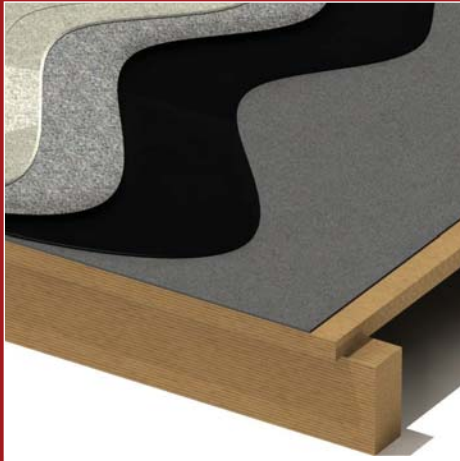

Eurogard TM

Eurogard TM is a slip resistant, durable, through coloured, rapid curing traffic coating.

Suitable substrates for application include mastic asphalt, concrete, steel and quarry tiles.

Eurogard TM Ten and Fifteen Year Warranty Systems are available in standard colours of Brick Red, Black and Light, Medium and Dark Grey.