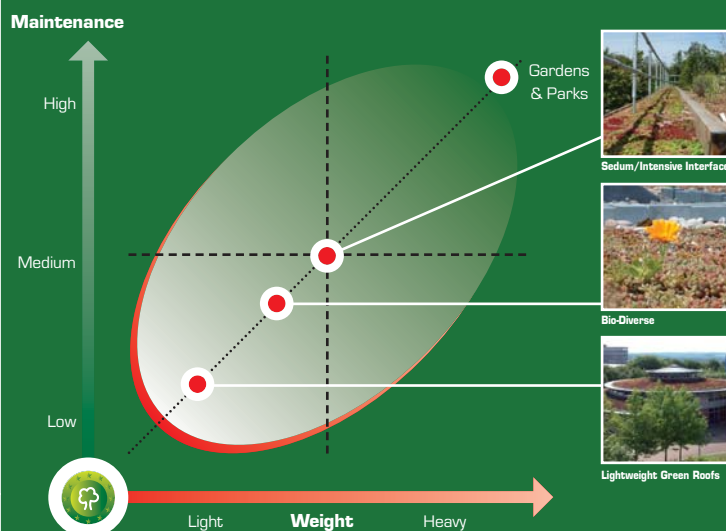

Extensive Green Roofs