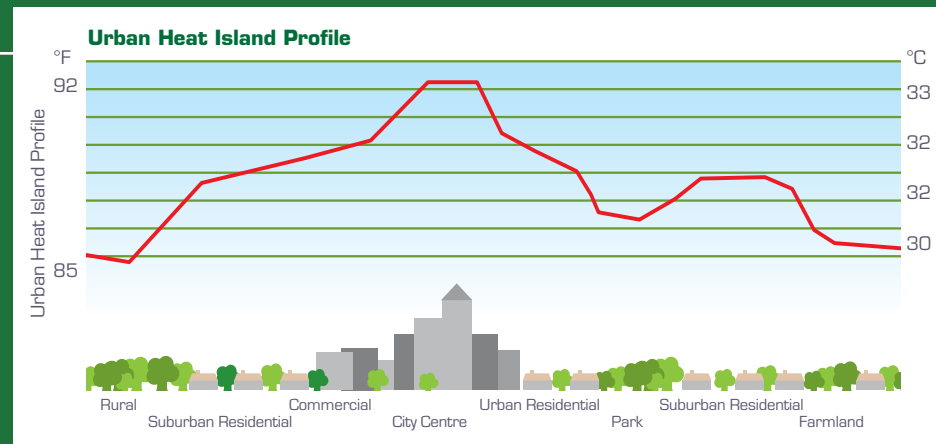

Living Walls

Lightweight living walls with irrigation systems and anti root coatings for building protection.

Why choose a green roof?

Climate Change

- The increased burning of fossil fuels has increased the atmospheric concentration of Carbon Dioxide by 30%. Result – a warmer, wetter planet.
- 15 of the hottest and wettest years in recorded history have occurred in the last 25 years.
- In England alone, an area in excess of 100 hectares of permeable land is lost every day to development.
- Globally the incidence of serious floods and storms is increasing.
- The extremes of weather we experience now will be the norm in 2060. The extremes in 2060 will be the norm in 2080.
- A Viridis System can store over 60% of rainwater helping to prevent local flood risks, making them a valuable tool in SUDS planning.