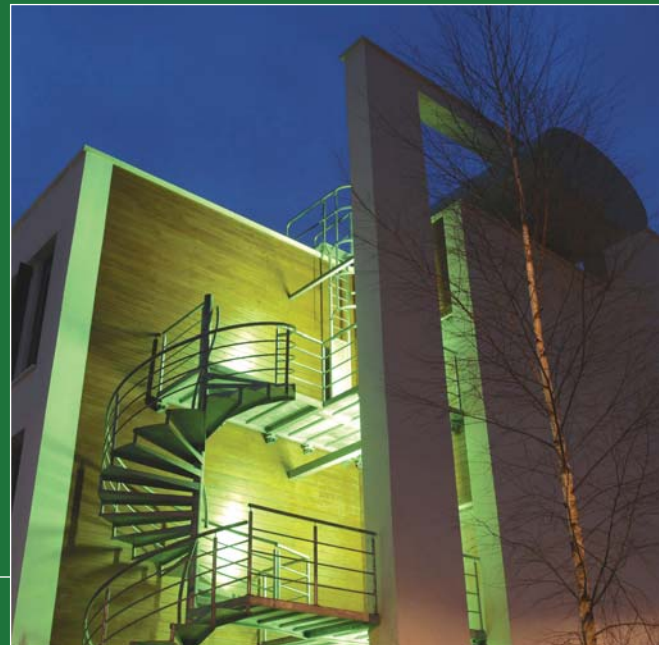

Living Walls

Lightweight living walls with irrigation systems and anti root coatings for building protection.

Why choose a green roof?

Climate Change

- The increased burning of fossil fuels has increased the atmospheric concentration of Carbon Dioxide by 30%. Result – a warmer, wetter planet.
- 15 of the hottest and wettest years in recorded history have occurred in the last 25 years.
- In England alone, an area in excess of 100 hectares of permeable land is lost every day to development.
- Globally the incidence of serious floods and storms is increasing.
- The extremes of weather we experience now will be the norm in 2060. The extremes in 2060 will be the norm in 2080.
- A Viridis System can store over 60% of rainwater helping to prevent local flood risks, making them a valuable tool in SUDS planning.